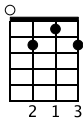

16

TAB: (3) 3 2 1 3 0 1 0 3 4 4 5 5 4

C **F**

19

TAB: 3 0 0 3 5 3 3 0 3 5 3 5 3 3 0 1 0 1 0

Fm

G7

G7sus4

G7

G7sus4

G7

G7(#5)

Musical notation for measures 22-24. Treble clef, key signature of one sharp (F#). Measure 22 starts with a treble clef and a sharp sign. Measure 23 has a sharp sign. Measure 24 has a sharp sign. The bass line includes triplets and rests.

C6

E7

Am7

C7

F

A7

Musical notation for measures 25-27. Treble clef, key signature of one sharp (F#). Measure 25 starts with a repeat sign. Measure 26 has a sharp sign. Measure 27 has a sharp sign. The bass line includes triplets and rests.