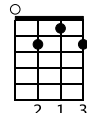

G7

G7sus4

G7

G7(#5)

Musical notation for measures 22-24. Treble clef, key signature of one sharp (F#). Measure 22 starts with a treble clef and a sharp sign. Measure 23 has a sharp sign. Measure 24 has a sharp sign. The bass line includes triplets and rests.

C6

E7

Am7

C7

F

A7

Musical notation for measures 25-27. Treble clef, key signature of one sharp (F#). Measure 25 starts with a repeat sign. Measure 26 has a sharp sign. Measure 27 has a sharp sign. The bass line includes triplets and rests.

Dm

Adim7

C

G7

Musical notation for measures 28-30. Treble clef, key signature of one sharp (F#). Measure 28 starts with a sharp sign. Measure 29 has a sharp sign. Measure 30 has a sharp sign. The bass line includes triplets and rests.