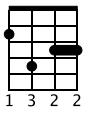

16

TAB: (3) 3 2 1 3 0 1 0 3 4 4 5 5 4

C **F**

19

TAB: 3 0 0 3 5 3 3 0 3 5 3 5 3 3 0 1 0 1 0

Fm

G7

G7sus4

G7

G7sus4

G7

G7(#5)

Musical notation for measures 22-24. Treble clef, key signature of one sharp (F#). Measure 22 starts with a treble clef and a sharp sign. Measure 23 has a sharp sign. Measure 24 has a sharp sign. The bass line includes triplets and rests.

C6

E7

Am7

C7

F

A7

Musical notation for measures 25-27. Treble clef, key signature of one sharp (F#). Measure 25 starts with a repeat sign. Measure 26 has a sharp sign. Measure 27 has a sharp sign. The bass line includes triplets and rests.