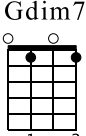

G7

G7sus4

G7

G7(#5)

Musical notation for measures 22-24. Treble clef, key signature of one sharp (F#). Measure 22 starts with a treble clef and a sharp sign. Measure 23 has a sharp sign. Measure 24 has a sharp sign. The bass line includes triplets and rests.

C6

E7

Am7

C7

F

A7

Musical notation for measures 25-27. Treble clef, key signature of one sharp (F#). Measure 25 starts with a repeat sign. Measure 26 has a sharp sign. Measure 27 has a sharp sign. The bass line includes triplets and rests.

Dm

Adim7

C

G7

Musical notation for measures 28-30. Treble clef, key signature of one sharp (F#). Measure 28 starts with a sharp sign. Measure 29 has a sharp sign. Measure 30 has a sharp sign. The bass line includes triplets and rests.

1.

Musical notation for measures 31-33. Treble clef, key signature of one sharp (F#). Measure 31 starts with a sharp sign. Measure 32 has a sharp sign. Measure 33 has a sharp sign. The bass line includes triplets and rests.