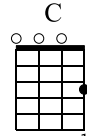

G7

G7sus4

G7

G7(#5)

Musical notation for measures 22-24. Treble clef, key signature of one sharp (F#). Measure 22 starts with a treble clef and a sharp sign. Measure 23 has a sharp sign. Measure 24 has a sharp sign. The bass line includes triplets and rests.

C6

E7

Am7

C7

F

A7

Musical notation for measures 25-27. Treble clef, key signature of one sharp (F#). Measure 25 starts with a repeat sign. Measure 26 has a sharp sign. Measure 27 has a sharp sign. The bass line includes triplets and rests.

Dm

Adim7

C

G7

Musical notation for measures 28-30. Treble clef, key signature of one sharp (F#). Measure 28 starts with a sharp sign. Measure 29 has a sharp sign. Measure 30 has a sharp sign. The bass line includes triplets and rests.

1.

Musical notation for measures 31-33. Treble clef, key signature of one sharp (F#). Measure 31 starts with a sharp sign. Measure 32 has a sharp sign. Measure 33 has a sharp sign. The bass line includes triplets and rests.