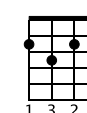

G7

G7sus4

G7

G7(#5)

Musical notation for measures 22-24. Treble clef, key signature of one sharp (F#). Measure 22 starts with a treble clef and a sharp sign. Measure 23 has a sharp sign. Measure 24 has a sharp sign. The bass line includes triplets and rests.

C6

E7

Am7

C7

F

A7

Musical notation for measures 25-27. Treble clef, key signature of one sharp (F#). Measure 25 starts with a repeat sign. Measure 26 has a sharp sign. Measure 27 has a sharp sign. The bass line includes triplets and rests.

Dm

Adim7

C

G7

Musical notation for measures 28-30. Treble clef, key signature of one sharp (F#). Measure 28 starts with a sharp sign. Measure 29 has a sharp sign. Measure 30 has a sharp sign. The bass line includes triplets and rests.