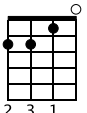

G7

G7sus4

G7

G7(#5)

Musical notation for measures 22-24. Treble clef, key signature of one sharp (F#). Measure 22 starts with a treble clef and a sharp sign. Measure 23 has a sharp sign. Measure 24 has a sharp sign. The bass line includes triplets and rests.

C6

E7

Am7

C7

F

A7

Musical notation for measures 25-27. Treble clef, key signature of one sharp (F#). Measure 25 starts with a repeat sign. Measure 26 has a sharp sign. Measure 27 has a sharp sign. The bass line includes triplets and rests.

Dm

Adim7

C

G7

Musical notation for measures 28-30. Treble clef, key signature of one sharp (F#). Measure 28 starts with a sharp sign. Measure 29 has a sharp sign. Measure 30 has a sharp sign. The bass line includes triplets and rests.