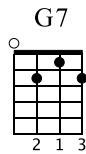

Little Rock Getaway

Da 'Ukulele Boyz

From the Album "Masters of Hawaiian Slack Key Guitar - Vol. 1"

Tabbed by Brad Bordessa - <http://liveukulele.com>

♩ = 147

Intro

(♩ = $\overset{\frown}{\text{3}}$)

mf

G7

G7sus4

G7

G7(#5)

Musical notation for measures 22-24. Treble clef, key signature of one sharp (F#). Measure 22 starts with a treble clef and a sharp sign. Measure 23 has a sharp sign. Measure 24 has a sharp sign. The bass line includes triplets and rests.

C6

E7

Am7

C7

F

A7

Musical notation for measures 25-27. Treble clef, key signature of one sharp (F#). Measure 25 starts with a repeat sign. Measure 26 has a sharp sign. Measure 27 has a sharp sign. The bass line includes triplets and rests.

Dm

Adim7

C

G7

Musical notation for measures 28-30. Treble clef, key signature of one sharp (F#). Measure 28 starts with a sharp sign. Measure 29 has a sharp sign. Measure 30 has a sharp sign. The bass line includes triplets and rests.