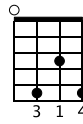

16

TAB: (3) 3 2 1 3 0 1 0 3 4 4 5 5 4

C **F**

19

TAB: 3 0 0 3 5 3 3 0 3 5 3 5 3 3 0 1 0 1 0

Fm

G7

G7sus4

G7

G7sus4

G7

G7(#5)

Musical notation for measures 22-24. Treble clef, key signature of one sharp (F#). Measure 22 starts with a treble clef and a sharp sign. Measure 23 has a sharp sign. Measure 24 has a sharp sign. The bass line includes triplets and rests.

C6

E7

Am7

C7

F

A7

Musical notation for measures 25-27. Treble clef, key signature of one sharp (F#). Measure 25 starts with a repeat sign. Measure 26 has a sharp sign. Measure 27 has a sharp sign. The bass line includes triplets and rests.