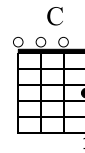

Little Rock Getaway

Da 'Ukulele Boyz

From the Album "Masters of Hawaiian Slack Key Guitar - Vol. 1"

Tabbed by Brad Bordessa - <http://liveukulele.com>

♩ = 147

Intro

(♩ = $\overset{\frown}{\text{3}}$)

mf

G7

G7sus4

G7

G7(#5)

Musical notation for measures 22-24. Treble clef, key signature of one sharp (F#). Measure 22 starts with a treble clef and a sharp sign. Measure 23 has a sharp sign. Measure 24 has a sharp sign. The bass line includes triplets and rests.

C6

E7

Am7

C7

F

A7

Musical notation for measures 25-27. Treble clef, key signature of one sharp (F#). Measure 25 starts with a repeat sign. Measure 26 has a sharp sign. Measure 27 has a sharp sign. The bass line includes triplets and rests.

1.

Musical notation for measures 31-33. Treble clef, key signature of one sharp (F#). Measure 31 starts with a sharp sign. Measure 32 has a sharp sign. Measure 33 has a sharp sign. The bass line includes triplets and rests.