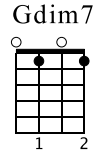

Little Rock Getaway

Da 'Ukulele Boyz

From the Album "Masters of Hawaiian Slack Key Guitar - Vol. 1"

Tabbed by Brad Bordessa - <http://liveukulele.com>

♩ = 147

Intro

(♩ = $\overset{\frown}{\text{3}}$)

mf

G7

G7sus4

G7

G7(#5)

Musical notation for measures 22-24. Treble clef, key signature of one sharp (F#). Measure 22 starts with a treble clef and a sharp sign. Measure 23 has a sharp sign. Measure 24 has a sharp sign. The bass line includes triplets and rests.

C6

E7

Am7

C7

F

A7

Musical notation for measures 25-27. Treble clef, key signature of one sharp (F#). Measure 25 starts with a repeat sign. Measure 26 has a sharp sign. Measure 27 has a sharp sign. The bass line includes triplets and rests.

Dm

Adim7

C

G7

Musical notation for measures 28-30. Treble clef, key signature of one sharp (F#). Measure 28 starts with a sharp sign. Measure 29 has a sharp sign. Measure 30 has a sharp sign. The bass line includes triplets and rests.