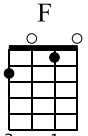

G7

G7sus4

G7

G7(#5)

Musical notation for measures 22-24. Treble clef, key signature of one sharp (F#). Measure 22 starts with a treble clef and a sharp sign. Measure 23 has a sharp sign. Measure 24 has a sharp sign. The bass line includes triplets and rests.

C6

E7

Am7

C7

F

A7

Musical notation for measures 25-27. Treble clef, key signature of one sharp (F#). Measure 25 starts with a repeat sign. Measure 26 has a sharp sign. Measure 27 has a sharp sign. The bass line includes triplets and rests.

Dm

Adim7

C

G7

Musical notation for measures 28-30. Treble clef, key signature of one sharp (F#). Measure 28 starts with a sharp sign. Measure 29 has a sharp sign. Measure 30 has a sharp sign. The bass line includes triplets and rests.

1.

Musical notation for measures 31-33. Treble clef, key signature of one sharp (F#). Measure 31 starts with a sharp sign. Measure 32 has a sharp sign. Measure 33 has a sharp sign. The bass line includes triplets and rests.