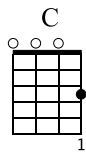

Little Rock Getaway

Da 'Ukulele Boyz

From the Album "Masters of Hawaiian Slack Key Guitar - Vol. 1"

Tabbed by Brad Bordessa - <http://liveukulele.com>

♩ = 147

Intro

(♩ = $\overset{\frown}{\text{3}}$)

mf

G7

G7sus4

G7

G7(#5)

Musical notation for measures 22-24. Treble clef, key signature of one sharp (F#). Measure 22 starts with a treble clef and a sharp sign. Measure 23 has a sharp sign. Measure 24 has a sharp sign. The bass line includes triplets and rests.

C6

E7

Am7

C7

F

A7

Musical notation for measures 25-27. Treble clef, key signature of one sharp (F#). Measure 25 starts with a repeat sign. Measure 26 has a sharp sign. Measure 27 has a sharp sign. The bass line includes triplets and rests.

1.

Musical notation for measures 31-33. Treble clef, key signature of one sharp (F#). Measure 31 starts with a sharp sign. Measure 32 has a sharp sign. Measure 33 has a sharp sign. The bass line includes triplets and rests.