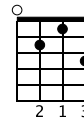

16

TAB: (3) 3 2 1 3 0 1 0 3 4 4 5 5 4

C **F**

19

TAB: 3 0 0 3 5 3 3 0 3 5 3 5 3 3 0 1 0 1 0

Fm

G7

G7sus4

G7

G7sus4

G7

G7(#5)

Musical notation for measures 22-24. Treble clef, key signature of one sharp (F#). Measure 22 starts with a treble clef and a sharp sign. Measure 23 has a sharp sign. Measure 24 has a sharp sign. The bass line includes triplets and rests.

C6

E7

Am7

C7

F

A7

Musical notation for measures 25-27. Treble clef, key signature of one sharp (F#). Measure 25 starts with a repeat sign. Measure 26 has a sharp sign. Measure 27 has a sharp sign. The bass line includes triplets and rests.