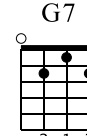

G7

G7sus4

G7

G7(#5)

Musical notation for measures 22-24. Treble clef, key signature of one sharp (F#). Measure 22 starts with a treble clef and a sharp sign. Measure 23 has a sharp sign. Measure 24 has a sharp sign. The bass line includes triplets and rests.

C6

E7

Am7

C7

F

A7

Musical notation for measures 25-27. Treble clef, key signature of one sharp (F#). Measure 25 starts with a repeat sign. Measure 26 has a sharp sign. Measure 27 has a sharp sign. The bass line includes triplets and rests.

Dm

Adim7

C

G7

Musical notation for measures 28-30. Treble clef, key signature of one sharp (F#). Measure 28 starts with a sharp sign. Measure 29 has a sharp sign. Measure 30 has a sharp sign. The bass line includes triplets and rests.

1.

Musical notation for measures 31-33. Treble clef, key signature of one sharp (F#). Measure 31 starts with a sharp sign. Measure 32 has a sharp sign. Measure 33 has a sharp sign. The bass line includes triplets and rests.