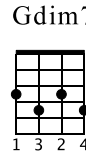

Little Rock Getaway

Da 'Ukulele Boyz

From the Album "Masters of Hawaiian Slack Key Guitar - Vol. 1"

Tabbed by Brad Bordessa - <http://liveukulele.com>

♩ = 147

Intro

(♩ = $\overset{\frown}{\text{3}}$)

mf

G7

G7sus4

G7

G7(#5)

Musical notation for measures 22-24. Treble clef, key signature of one sharp (F#). Measure 22 starts with a treble clef and a sharp sign. Measure 23 has a sharp sign. Measure 24 has a sharp sign. The bass line includes triplets and rests.

C6

E7

Am7

C7

F

A7

Musical notation for measures 25-27. Treble clef, key signature of one sharp (F#). Measure 25 starts with a repeat sign. Measure 26 has a sharp sign. Measure 27 has a sharp sign. The bass line includes triplets and rests.

Dm

Adim7

C

G7

Musical notation for measures 28-30. Treble clef, key signature of one sharp (F#). Measure 28 starts with a sharp sign. Measure 29 has a sharp sign. Measure 30 has a sharp sign. The bass line includes triplets and rests.