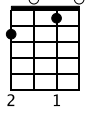

G7

G7sus4

G7

G7(#5)

Musical notation for measures 22-24. Treble clef, key signature of one sharp (F#). Measure 22 starts with a treble clef and a sharp sign. Measure 23 has a sharp sign. Measure 24 has a sharp sign. The bass line includes triplets and rests.

C6

E7

Am7

C7

F

A7

Musical notation for measures 25-27. Treble clef, key signature of one sharp (F#). Measure 25 starts with a repeat sign. Measure 26 has a sharp sign. Measure 27 has a sharp sign. The bass line includes triplets and rests.

Dm

Adim7

C

G7

Musical notation for measures 28-30. Treble clef, key signature of one sharp (F#). Measure 28 starts with a sharp sign. Measure 29 has a sharp sign. Measure 30 has a sharp sign. The bass line includes triplets and rests.