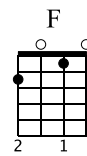

Little Rock Getaway

Da 'Ukulele Boyz

From the Album "Masters of Hawaiian Slack Key Guitar - Vol. 1"

Tabbed by Brad Bordessa - <http://liveukulele.com>

♩ = 147

Intro

(♩ = $\overset{\frown}{\text{3}}$)

mf

A