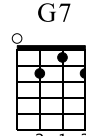

G7

G7sus4

G7

G7(#5)

Musical notation for measures 22-24. Treble clef, key signature of one sharp (F#). Measure 22 starts with a treble clef and a sharp sign. Measure 23 has a sharp sign. Measure 24 has a sharp sign. The bass line includes triplets and rests.

C6

E7

Am7

C7

F

A7

Musical notation for measures 25-27. Treble clef, key signature of one sharp (F#). Measure 25 starts with a repeat sign. Measure 26 has a sharp sign. Measure 27 has a sharp sign. The bass line includes triplets and rests.

Dm

Adim7

C

G7

Musical notation for measures 28-30. Treble clef, key signature of one sharp (F#). Measure 28 starts with a sharp sign. Measure 29 has a sharp sign. Measure 30 has a sharp sign. The bass line includes triplets and rests.

1.

Musical notation for measures 31-33. Treble clef, key signature of one sharp (F#). Measure 31 starts with a sharp sign. Measure 32 has a sharp sign. Measure 33 has a sharp sign. The bass line includes triplets and rests.