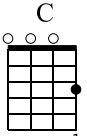

G7

G7sus4

G7

G7(#5)

Musical notation for measures 22-24. Treble clef, key signature of one sharp (F#). Measure 22 starts with a treble clef and a sharp sign. Measure 23 has a sharp sign. Measure 24 has a sharp sign. The bass line includes triplets and rests.

C6

E7

Am7

C7

F

A7

Musical notation for measures 25-27. Treble clef, key signature of one sharp (F#). Measure 25 starts with a repeat sign. Measure 26 has a sharp sign. Measure 27 has a sharp sign. The bass line includes triplets and rests.

Dm

Adim7

C

G7

Musical notation for measures 28-30. Treble clef, key signature of one sharp (F#). Measure 28 starts with a sharp sign. Measure 29 has a sharp sign. Measure 30 has a sharp sign. The bass line includes triplets and rests.

1.

Musical notation for measures 31-33. Treble clef, key signature of one sharp (F#). Measure 31 starts with a sharp sign. Measure 32 has a sharp sign. Measure 33 has a sharp sign. The bass line includes triplets and rests.