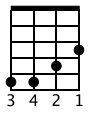

A

Dm **A^{dim}7** **C** **G7**

10

TAB: 0 1 1 3 3 3 3 2 1 3 3 5 5 7 7

1. **C** **G^{dim}7** **F** **G7** **2.** **C** **F** **C**

13

TAB: 5 3 1 1 0 0 2 2 5 3 0 3 0 0

B **C7** **F** **Fm**

16

TAB: (3) 3 2 1 3 0 1 0 3 4 4 5 5 4

C **F**

19

TAB: 3 0 0 3 5 3 3 0 3 5 3 5 3 3 0 1 0 1 0

Fm

G7

G7sus4

G7

G7sus4

G7

G7(#5)

Musical notation for measures 22-24. Treble clef, key signature of one sharp (F#). Measure 22 starts with a treble clef and a sharp sign. Measure 23 has a sharp sign. Measure 24 has a sharp sign. The bass line includes triplets and rests.

C6

E7

Am7

C7

F

A7

Musical notation for measures 25-27. Treble clef, key signature of one sharp (F#). Measure 25 starts with a repeat sign. Measure 26 has a sharp sign. Measure 27 has a sharp sign. The bass line includes triplets and rests.