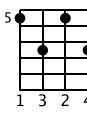

16

TAB: (3) 3 2 1 3 0 1 0 3 4 4 5 5 4

C **F**

19

TAB: 3 0 0 3 5 3 3 0 3 5 3 5 3 3 0 1 0 1 0

Fm

G7

G7sus4

G7

G7sus4

G7

G7(#5)

Musical notation for measures 22-24. Treble clef, key signature of one sharp (F#). Measure 22 starts with a treble clef and a sharp sign. Measure 23 has a sharp sign. Measure 24 has a sharp sign. The bass line includes triplets and rests.

C6

E7

Am7

C7

F

A7

Musical notation for measures 25-27. Treble clef, key signature of one sharp (F#). Measure 25 starts with a repeat sign. Measure 26 has a sharp sign. Measure 27 has a sharp sign. The bass line includes triplets and rests.