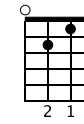

16

TAB: (3) 3 2 1 3 0 1 0 3 4 4 5 5 4

C **F**

19

TAB: 3 0 0 3 5 3 3 0 3 5 3 5 3 3 0 1 0 1 0

Fm

G7

G7sus4

G7

G7sus4

G7

G7(#5)

Musical notation for measures 22-24. Treble clef, key signature of one sharp (F#). Measure 22 starts with a treble clef and a sharp sign. Measure 23 has a sharp sign. Measure 24 has a sharp sign. The bass line includes triplets and rests.

C6

E7

Am7

C7

F

A7

Musical notation for measures 25-27. Treble clef, key signature of one sharp (F#). Measure 25 starts with a repeat sign. Measure 26 has a sharp sign. Measure 27 has a sharp sign. The bass line includes triplets and rests.