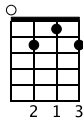

16

TAB: (3) 3 2 1 3 0 1 0 3 4 4 5 5 4

C **F**

19

TAB: 3 0 0 3 5 3 3 0 3 5 3 5 3 3 0 1 0 1 0

Fm

G7

G7sus4

G7

G7sus4

G7

G7(#5)

Musical notation for measures 22-24. Treble clef, key signature of one sharp (F#). Measure 22 starts with a treble clef and a sharp sign. Measure 23 has a sharp sign. Measure 24 has a sharp sign. The bass line includes triplets and rests.

C6

E7

Am7

C7

F

A7

Musical notation for measures 25-27. Treble clef, key signature of one sharp (F#). Measure 25 starts with a repeat sign. Measure 26 has a sharp sign. Measure 27 has a sharp sign. The bass line includes triplets and rests.