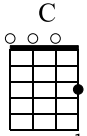

G7

G7sus4

G7

G7(#5)

Musical notation for measures 22-24. Treble clef, key signature of one sharp (F#). Measure 22 starts with a treble clef and a sharp sign. Measure 23 has a sharp sign. Measure 24 has a sharp sign. The bass line includes triplets and rests.

C6

E7

Am7

C7

F

A7

Musical notation for measures 25-27. Treble clef, key signature of one sharp (F#). Measure 25 starts with a repeat sign. Measure 26 has a sharp sign. Measure 27 has a sharp sign. The bass line includes triplets and rests.

Dm

Adim7

C

G7

Musical notation for measures 28-30. Treble clef, key signature of one sharp (F#). Measure 28 starts with a sharp sign. Measure 29 has a sharp sign. Measure 30 has a sharp sign. The bass line includes triplets and rests.

1.

Musical notation for measures 31-33. Treble clef, key signature of one sharp (F#). Measure 31 starts with a sharp sign. Measure 32 has a sharp sign. Measure 33 has a sharp sign. The bass line includes triplets and rests.