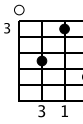

16

TAB: (3) 3 2 1 3 0 1 0 3 4 4 5 5 4

C **F**

19

TAB: 3 0 0 3 5 3 3 0 3 5 3 5 3 3 0 1 0 1 0

Fm

G7

G7sus4

G7

G7sus4

G7

G7(#5)

Musical notation for measures 22-24. Treble clef, key signature of one sharp (F#). Measure 22 starts with a treble clef and a sharp sign. Measure 23 has a sharp sign. Measure 24 has a sharp sign. The bass line includes triplets and rests.

C6

E7

Am7

C7

F

A7

Musical notation for measures 25-27. Treble clef, key signature of one sharp (F#). Measure 25 starts with a repeat sign. Measure 26 has a sharp sign. Measure 27 has a sharp sign. The bass line includes triplets and rests.