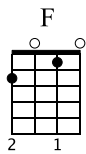

Little Rock Getaway

Da 'Ukulele Boyz

From the Album "Masters of Hawaiian Slack Key Guitar - Vol. 1"

Tabbed by Brad Bordessa - <http://liveukulele.com>

♩ = 147

Intro

(♩ = $\overset{\frown}{\text{3}}$)

mf

G7

G7sus4

G7

G7(#5)

Musical notation for measures 22-24. Treble clef, key signature of one sharp (F#). Measure 22 starts with a treble clef and a sharp sign. Measure 23 has a sharp sign. Measure 24 has a sharp sign. The bass line includes triplets and rests.

C6

E7

Am7

C7

F

A7

Musical notation for measures 25-27. Treble clef, key signature of one sharp (F#). Measure 25 starts with a repeat sign. Measure 26 has a sharp sign. Measure 27 has a sharp sign. The bass line includes triplets and rests.

Dm

Adim7

C

G7

Musical notation for measures 28-30. Treble clef, key signature of one sharp (F#). Measure 28 starts with a sharp sign. Measure 29 has a sharp sign. Measure 30 has a sharp sign. The bass line includes triplets and rests.