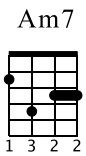

Little Rock Getaway

Da 'Ukulele Boyz

From the Album "Masters of Hawaiian Slack Key Guitar - Vol. 1"

Tabbed by Brad Bordessa - <http://liveukulele.com>

♩ = 147

Intro

(♩ = $\overset{\frown}{\text{3}}$)

mf

A