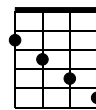

Joe Satriani's Diagonal Chord Relay

Shape 1

Shape 2

Shape 1

Shape 2

Shape 1

Shape 2

Shape 1

Shape 2

Spin-off of Joe's Diagonal Chord Relay

Musical notation for 'Spin-off of Joe's Diagonal Chord Relay'. The piece is in 3/4 time and starts at measure 12. The melody is written on a treble clef staff, and the guitar tablature is on a six-line staff below. The melody consists of two phrases, each repeated. The first phrase starts with a D major chord (F#4, A4, B4) and moves through several chords. The second phrase is similar but ends with a different chord. The tablature shows fingerings for each note, with some notes being tied across measures.

C Scale
Moveable C Major Scale

C#/Db Scale

Musical notation for the C Scale and C#/Db Scale. The piece is in 4/4 time and starts at measure 14. The melody is written on a treble clef staff, and the guitar tablature is on a six-line staff below. The C Scale is marked *mf* and consists of two phrases: an ascending scale (C4-E4-G4-A4-B4-C5) and a descending scale (C5-B4-A4-G4-F4-E4-D4). The C#/Db Scale also consists of two phrases: an ascending scale (C#4-E4-G4-A4-B4-C#5) and a descending scale (C#5-B4-A4-G4-F4-E4-D4). The tablature shows fingerings for each note.

D Scale

D#/Eb Scale

Etc...

Musical notation for the D Scale, D#/Eb Scale, and Etc... The piece is in 4/4 time and starts at measure 16. The D Scale consists of two phrases: an ascending scale (D4-F#4-A4-B4-C#5-D5) and a descending scale (D5-C#5-B4-A4-G4-F#4-E4-D4). The D#/Eb Scale also consists of two phrases: an ascending scale (D#4-F4-A4-B4-C#5-D#5) and a descending scale (D#5-C#5-B4-A4-G4-F4-E4-D4). The tablature shows fingerings for each note.