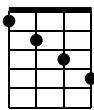

Joe Satriani's Diagonal Chord Relay

Shape 1

Shape 2

Shape 1

Shape 2

Shape 1

Shape 2

Shape 1

Shape 2

Spin-off of Joe's Diagonal Chord Relay

Musical notation for 'Spin-off of Joe's Diagonal Chord Relay'. The piece is in 3/4 time and starts at measure 12. The melody is written on a treble clef staff, and the guitar tablature is on a six-line staff below. The melody consists of two phrases, each repeated. The first phrase starts with a D major chord (F#4, A4, B4) and moves through several chords. The second phrase is similar but ends with a different chord. The tablature shows fingerings for each note, with some notes being tied across measures.

C Scale
Moveable C Major Scale

C#/Db Scale

Musical notation for the C Scale and C#/Db Scale. The piece is in 4/4 time and starts at measure 14. The melody is written on a treble clef staff, and the guitar tablature is on a six-line staff below. The C Scale is marked *mf* and consists of two phrases: an ascending scale (C4-E4-G4-A4-B4-C5) and a descending scale (C5-B4-A4-G4-F4-E4-D4). The C#/Db Scale also consists of two phrases: an ascending scale (C#4-E4-G4-A4-B4-C#5) and a descending scale (C#5-B4-A4-G4-F4-E4-D4). The tablature shows fingerings for each note.

D Scale

D#/Eb Scale

Etc...

Musical notation for the D Scale, D#/Eb Scale, and Etc... The piece is in 4/4 time and starts at measure 16. The D Scale consists of two phrases: an ascending scale (D4-F#4-A4-B4-C#5-D5) and a descending scale (D5-C#5-B4-A4-G4-F#4-E4-D4). The D#/Eb Scale also consists of two phrases: an ascending scale (D#4-F4-A4-B4-C#5-D#5) and a descending scale (D#5-C#5-B4-A4-G4-F4-E4-D4). The tablature shows fingerings for each note.