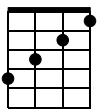

Joe Satriani's Diagonal Chord Relay

Shape 1

Shape 2

Shape 1

Shape 2

Shape 1

Shape 2

Shape 1

Shape 2

Spin-off of Joe's Diagonal Chord Relay

Musical notation for 'Spin-off of Joe's Diagonal Chord Relay'. The piece is in 3/4 time and starts at measure 12. The melody is written on a treble clef staff, and the guitar tablature is on a six-line staff below. The melody consists of two phrases, each repeated. The first phrase starts with a D major chord (F#4, A4, B4) and moves through several chords. The second phrase is similar but ends with a different chord. The tablature shows fingerings for each note, with some notes being tied across measures.

C Scale
Moveable C Major Scale

C#/Db Scale

Musical notation for the C Scale and C#/Db Scale. The piece is in 4/4 time and starts at measure 14. The melody is written on a treble clef staff, and the guitar tablature is on a six-line staff below. The C Scale is marked *mf* and consists of two phrases: an ascending scale (C4-E4-G4-A4-B4-C5) and a descending scale (C5-B4-A4-G4-F4-E4-D4). The C#/Db Scale also consists of two phrases: an ascending scale (C#4-E4-G4-A4-B4-C#5) and a descending scale (C#5-B4-A4-G4-F4-E4-D4). The tablature shows fingerings for each note.

D Scale

D#/Eb Scale

Etc...

Musical notation for the D Scale, D#/Eb Scale, and Etc... The piece is in 4/4 time and starts at measure 16. The D Scale consists of two phrases: an ascending scale (D4-F#4-A4-B4-C#5-D5) and a descending scale (D5-C#5-B4-A4-G4-F#4-E4-D4). The D#/Eb Scale also consists of two phrases: an ascending scale (D#4-F4-A4-B4-C#5-D#5) and a descending scale (D#5-C#5-B4-A4-G4-F4-E4-D4). The tablature shows fingerings for each note.