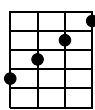

Joe Satriani's Diagonal Chord Relay

Shape 1

Shape 2

Shape 1

Shape 2

Shape 1

Shape 2

Shape 1

Shape 2

Spin-off of Joe's Diagonal Chord Relay

Musical notation for 'Spin-off of Joe's Diagonal Chord Relay'. The piece is in 3/4 time and starts at measure 12. The melody is written on a treble clef staff, and the guitar tablature is on a six-line staff below. The melody consists of two phrases, each repeated. The first phrase starts with a D major chord (F#4, A4, B4) and moves through several chords. The second phrase is similar but ends with a different chord. The tablature shows fingerings for each note, with some notes being tied across measures.

C Scale
Moveable C Major Scale

C#/Db Scale

Musical notation for the C Scale and C#/Db Scale. The piece is in 4/4 time and starts at measure 14. The melody is written on a treble clef staff, and the guitar tablature is on a six-line staff below. The C Scale is marked *mf* and consists of two phrases: an ascending scale (C4-E4-G4-A4-B4-C5) and a descending scale (C5-B4-A4-G4-F4-E4-D4). The C#/Db Scale also consists of two phrases: an ascending scale (C#4-E4-G4-A4-B4-C#5) and a descending scale (C#5-B4-A4-G4-F4-E4-D4). The tablature shows fingerings for each note.

D Scale

D#/Eb Scale

Etc...

Musical notation for the D Scale, D#/Eb Scale, and Etc... The piece is in 4/4 time and starts at measure 16. The D Scale consists of two phrases: an ascending scale (D4-F#4-A4-B4-C#5-D5) and a descending scale (D5-C#5-B4-A4-G4-F#4-E4-D4). The D#/Eb Scale also consists of two phrases: an ascending scale (D#4-F4-A4-B4-C#5-D#5) and a descending scale (D#5-C#5-B4-A4-G4-F4-E4-D4). The tablature shows fingerings for each note.