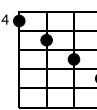

Joe Satriani's Diagonal Chord Relay

Shape 1

Shape 2

Shape 1

Shape 2

Shape 1

Shape 2

Shape 1

Shape 2

Spin-off of Joe's Diagonal Chord Relay

Musical notation for 'Spin-off of Joe's Diagonal Chord Relay'. The piece is in 3/4 time and starts at measure 12. The melody is written on a treble clef staff, and the guitar tablature is on a six-line staff below. The melody consists of two phrases, each repeated. The first phrase starts with a D major chord (F#4, A4, B4) and moves through several chords. The second phrase is similar but ends with a different chord. The tablature shows fingerings for each note, with some notes being tied across measures.

C Scale
Moveable C Major Scale

C#/Db Scale

Musical notation for the C Scale and C#/Db Scale. The piece is in 4/4 time and starts at measure 14. The melody is written on a treble clef staff, and the guitar tablature is on a six-line staff below. The C Scale is marked *mf* and consists of two phrases: an ascending scale (C4-E4-G4-A4-B4-C5) and a descending scale (C5-B4-A4-G4-F4-E4-D4). The C#/Db Scale also consists of two phrases: an ascending scale (C#4-E4-G4-A4-B4-C#5) and a descending scale (C#5-B4-A4-G4-F4-E4-D4). The tablature shows fingerings for each note.

D Scale

D#/Eb Scale

Etc...

Musical notation for the D Scale, D#/Eb Scale, and Etc... The piece is in 4/4 time and starts at measure 16. The D Scale consists of two phrases: an ascending scale (D4-F#4-A4-B4-C#5-D5) and a descending scale (D5-C#5-B4-A4-G4-F#4-E4-D4). The D#/Eb Scale also consists of two phrases: an ascending scale (D#4-F4-A4-B4-C#5-D#5) and a descending scale (D#5-C#5-B4-A4-G4-F4-E4-D4). The tablature shows fingerings for each note.