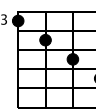

Joe Satriani's Diagonal Chord Relay

Shape 1

Shape 2

Shape 1

Shape 2

Shape 1

Shape 2

Shape 1

Shape 2

Spin-off of Joe's Diagonal Chord Relay

Musical notation for 'Spin-off of Joe's Diagonal Chord Relay'. The piece is in 3/4 time and starts at measure 12. The melody is written on a treble clef staff, and the guitar tablature is on a six-line staff below. The melody consists of two phrases, each repeated. The first phrase starts with a D major chord (F#4, A4, B4) and moves through several chords. The second phrase is similar but ends with a different chord. The tablature shows fingerings for each note, with some notes being tied across measures.

C Scale
Moveable C Major Scale

C#/Db Scale

Musical notation for the C Scale and C#/Db Scale. The piece is in 4/4 time and starts at measure 14. The melody is written on a treble clef staff, and the guitar tablature is on a six-line staff below. The C Scale is marked *mf* and consists of two phrases: an ascending scale (C4-E4-G4-A4-B4-C5) and a descending scale (C5-B4-A4-G4-F4-E4-D4). The C#/Db Scale also consists of two phrases: an ascending scale (C#4-E4-G4-A4-B4-C#5) and a descending scale (C#5-B4-A4-G4-F4-E4-D4). The tablature shows fingerings for each note.

D Scale

D#/Eb Scale

Etc...

Musical notation for the D Scale, D#/Eb Scale, and Etc... The piece is in 4/4 time and starts at measure 16. The D Scale consists of two phrases: an ascending scale (D4-F#4-A4-B4-C#5-D5) and a descending scale (D5-C#5-B4-A4-G4-F#4-E4-D4). The D#/Eb Scale also consists of two phrases: an ascending scale (D#4-F4-A4-B4-C#5-D#5) and a descending scale (D#5-C#5-B4-A4-G4-F4-E4-D4). The tablature shows fingerings for each note.