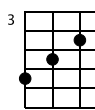

Warmup Exercises

Tabbed by Brad Bordessa - LiveUkulele.com

Right hand: pick up, down, or alternate for all exercises
Index, Middle, and Ring Left Hand Fingers

Middle, Ring, and Pinky Left Hand Fingers

All Fingers of Left Hand

Shape 2

Spin-off of Joe's Diagonal Chord Relay

Musical notation for 'Spin-off of Joe's Diagonal Chord Relay'. The piece is in 3/4 time and starts at measure 12. The melody is written on a treble clef staff, and the guitar tablature is on a six-line staff below. The melody consists of two phrases, each repeated. The first phrase starts with a D major chord (F#4, A4, B4) and moves through several chords. The second phrase is similar but ends with a different chord. The tablature shows fingerings for each note, with some notes being tied across measures.

C Scale
Moveable C Major Scale

C#/Db Scale

Musical notation for the C Scale and C#/Db Scale. The piece is in 4/4 time and starts at measure 14. The melody is written on a treble clef staff, and the guitar tablature is on a six-line staff below. The C Scale is marked *mf* and consists of two phrases: an ascending scale (C4-E4-G4-A4-B4-C5) and a descending scale (C5-B4-A4-G4-F4-E4-D4). The C#/Db Scale also consists of two phrases: an ascending scale (C#4-E4-G4-A4-B4-C#5) and a descending scale (C#5-B4-A4-G4-F4-E4-D4). The tablature shows fingerings for each note.

D Scale

D#/Eb Scale

Etc...

Musical notation for the D Scale, D#/Eb Scale, and Etc... The piece is in 4/4 time and starts at measure 16. The D Scale consists of two phrases: an ascending scale (D4-F#4-A4-B4-C#5-D5) and a descending scale (D5-C#5-B4-A4-G4-F#4-E4-D4). The D#/Eb Scale also consists of two phrases: an ascending scale (D#4-F4-A4-B4-C#5-D#5) and a descending scale (D#5-C#5-B4-A4-G4-F4-E4-D4). The tablature shows fingerings for each note.