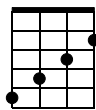

Joe Satriani's Diagonal Chord Relay

Shape 1

Shape 2

Shape 1

Shape 2

Shape 1

Shape 2

Shape 1

Shape 2

Spin-off of Joe's Diagonal Chord Relay

Musical notation for 'Spin-off of Joe's Diagonal Chord Relay'. The piece is in 3/4 time and starts at measure 12. The melody is written on a treble clef staff, and the guitar tablature is on a six-line staff below. The melody consists of two phrases, each repeated. The first phrase starts with a D major chord (F#4, A4, B4) and moves through several chords. The second phrase is similar but ends with a different chord. The tablature shows fingerings for each note, with some notes being tied across measures.

C Scale
Moveable C Major Scale

C#/Db Scale

Musical notation for the C Scale and C#/Db Scale. The piece is in 4/4 time and starts at measure 14. The melody is written on a treble clef staff, and the guitar tablature is on a six-line staff below. The C Scale is marked *mf* and consists of two phrases: an ascending scale (C4-E4-G4-A4-B4-C5) and a descending scale (C5-B4-A4-G4-F4-E4-D4). The C#/Db Scale also consists of two phrases: an ascending scale (C#4-E4-G4-A4-B4-C#5) and a descending scale (C#5-B4-A4-G4-F4-E4-D4). The tablature shows fingerings for each note.

D Scale

D#/Eb Scale

Etc...

Musical notation for the D Scale, D#/Eb Scale, and Etc... The piece is in 4/4 time and starts at measure 16. The D Scale consists of two phrases: an ascending scale (D4-F#4-A4-B4-C#5-D5) and a descending scale (D5-C#5-B4-A4-G4-F#4-E4-D4). The D#/Eb Scale also consists of two phrases: an ascending scale (D#4-F4-A4-B4-C#5-D#5) and a descending scale (D#5-C#5-B4-A4-G4-F4-E4-D4). The tablature shows fingerings for each note.